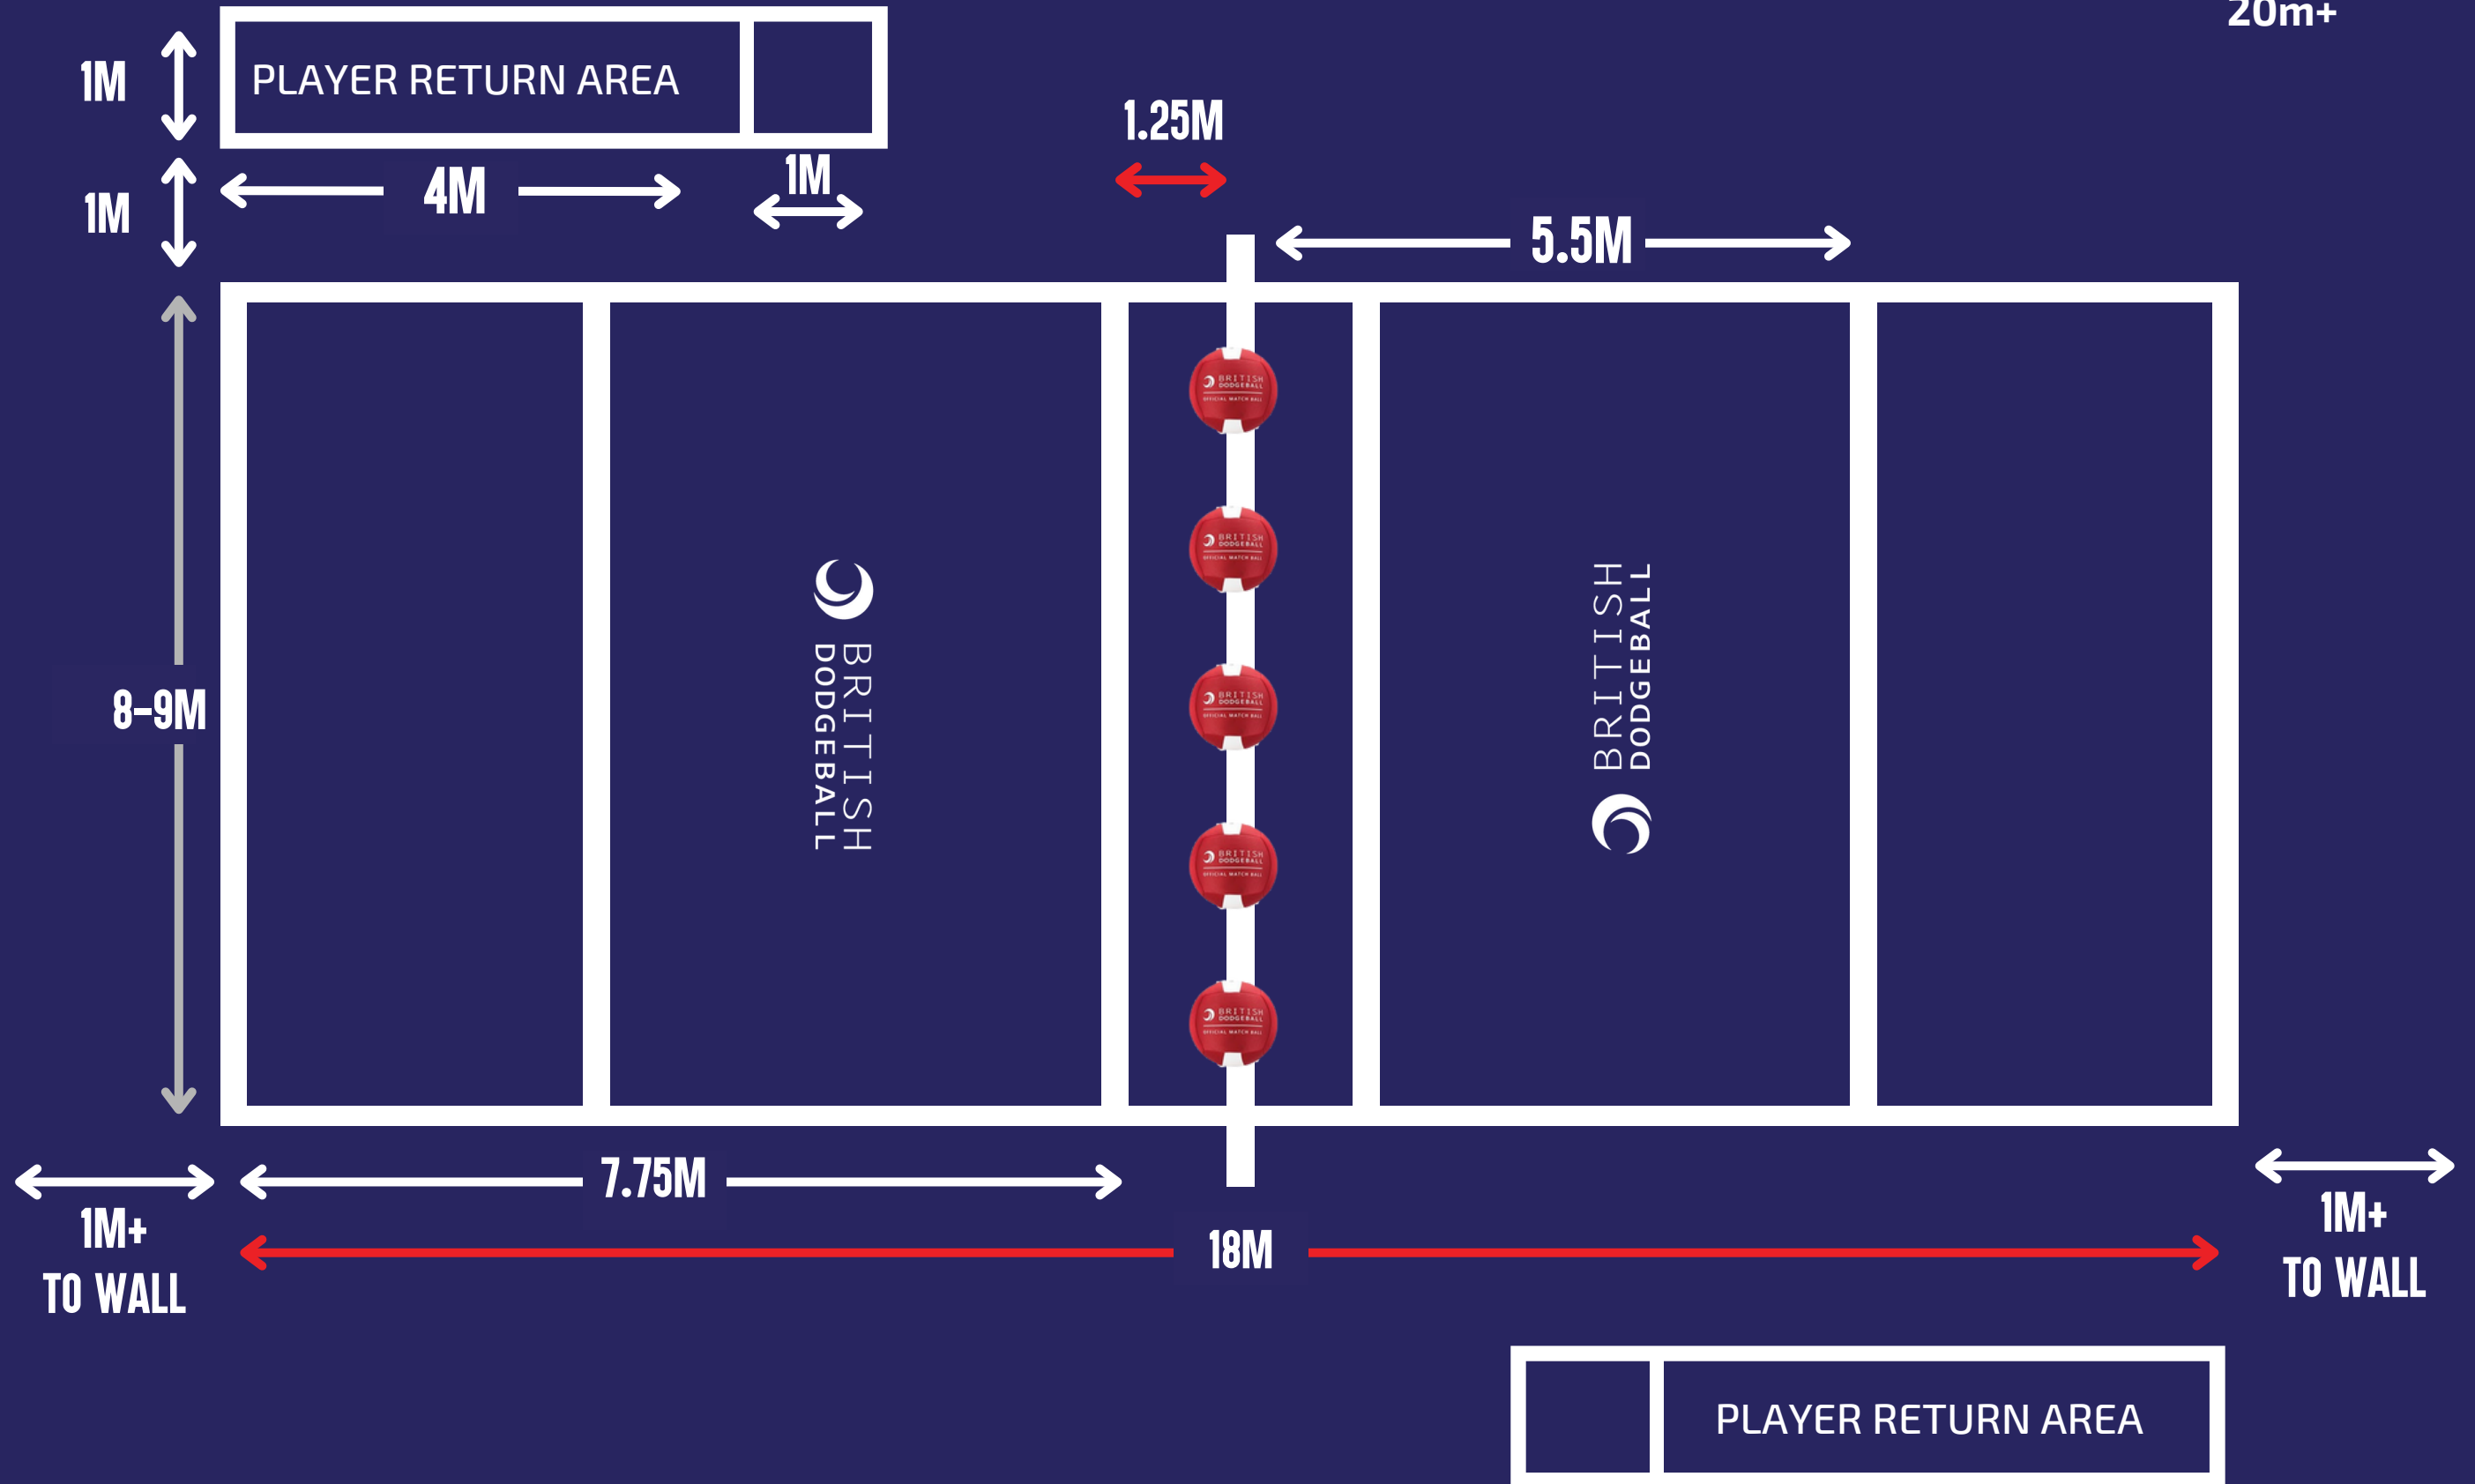

OFFICIAL COURT - U11 AGE CATEGORY

OFFICIAL COURT - FULL SIZE

Available length:
20m+

OFFICIAL COURT - SHORTER LENGTH ADAPTED 3

Available length:
15.51m-17.5m

OFFICIAL COURT – SHORTER LENGTH ADAPTED 4 'CENTRE LINE ONLY + BACK WALL'

Available length:
15.5m

OFFICIAL COURT – NARROW WIDTH ADAPTATIONS

'EXTRA NON-PLAYER ROOM'