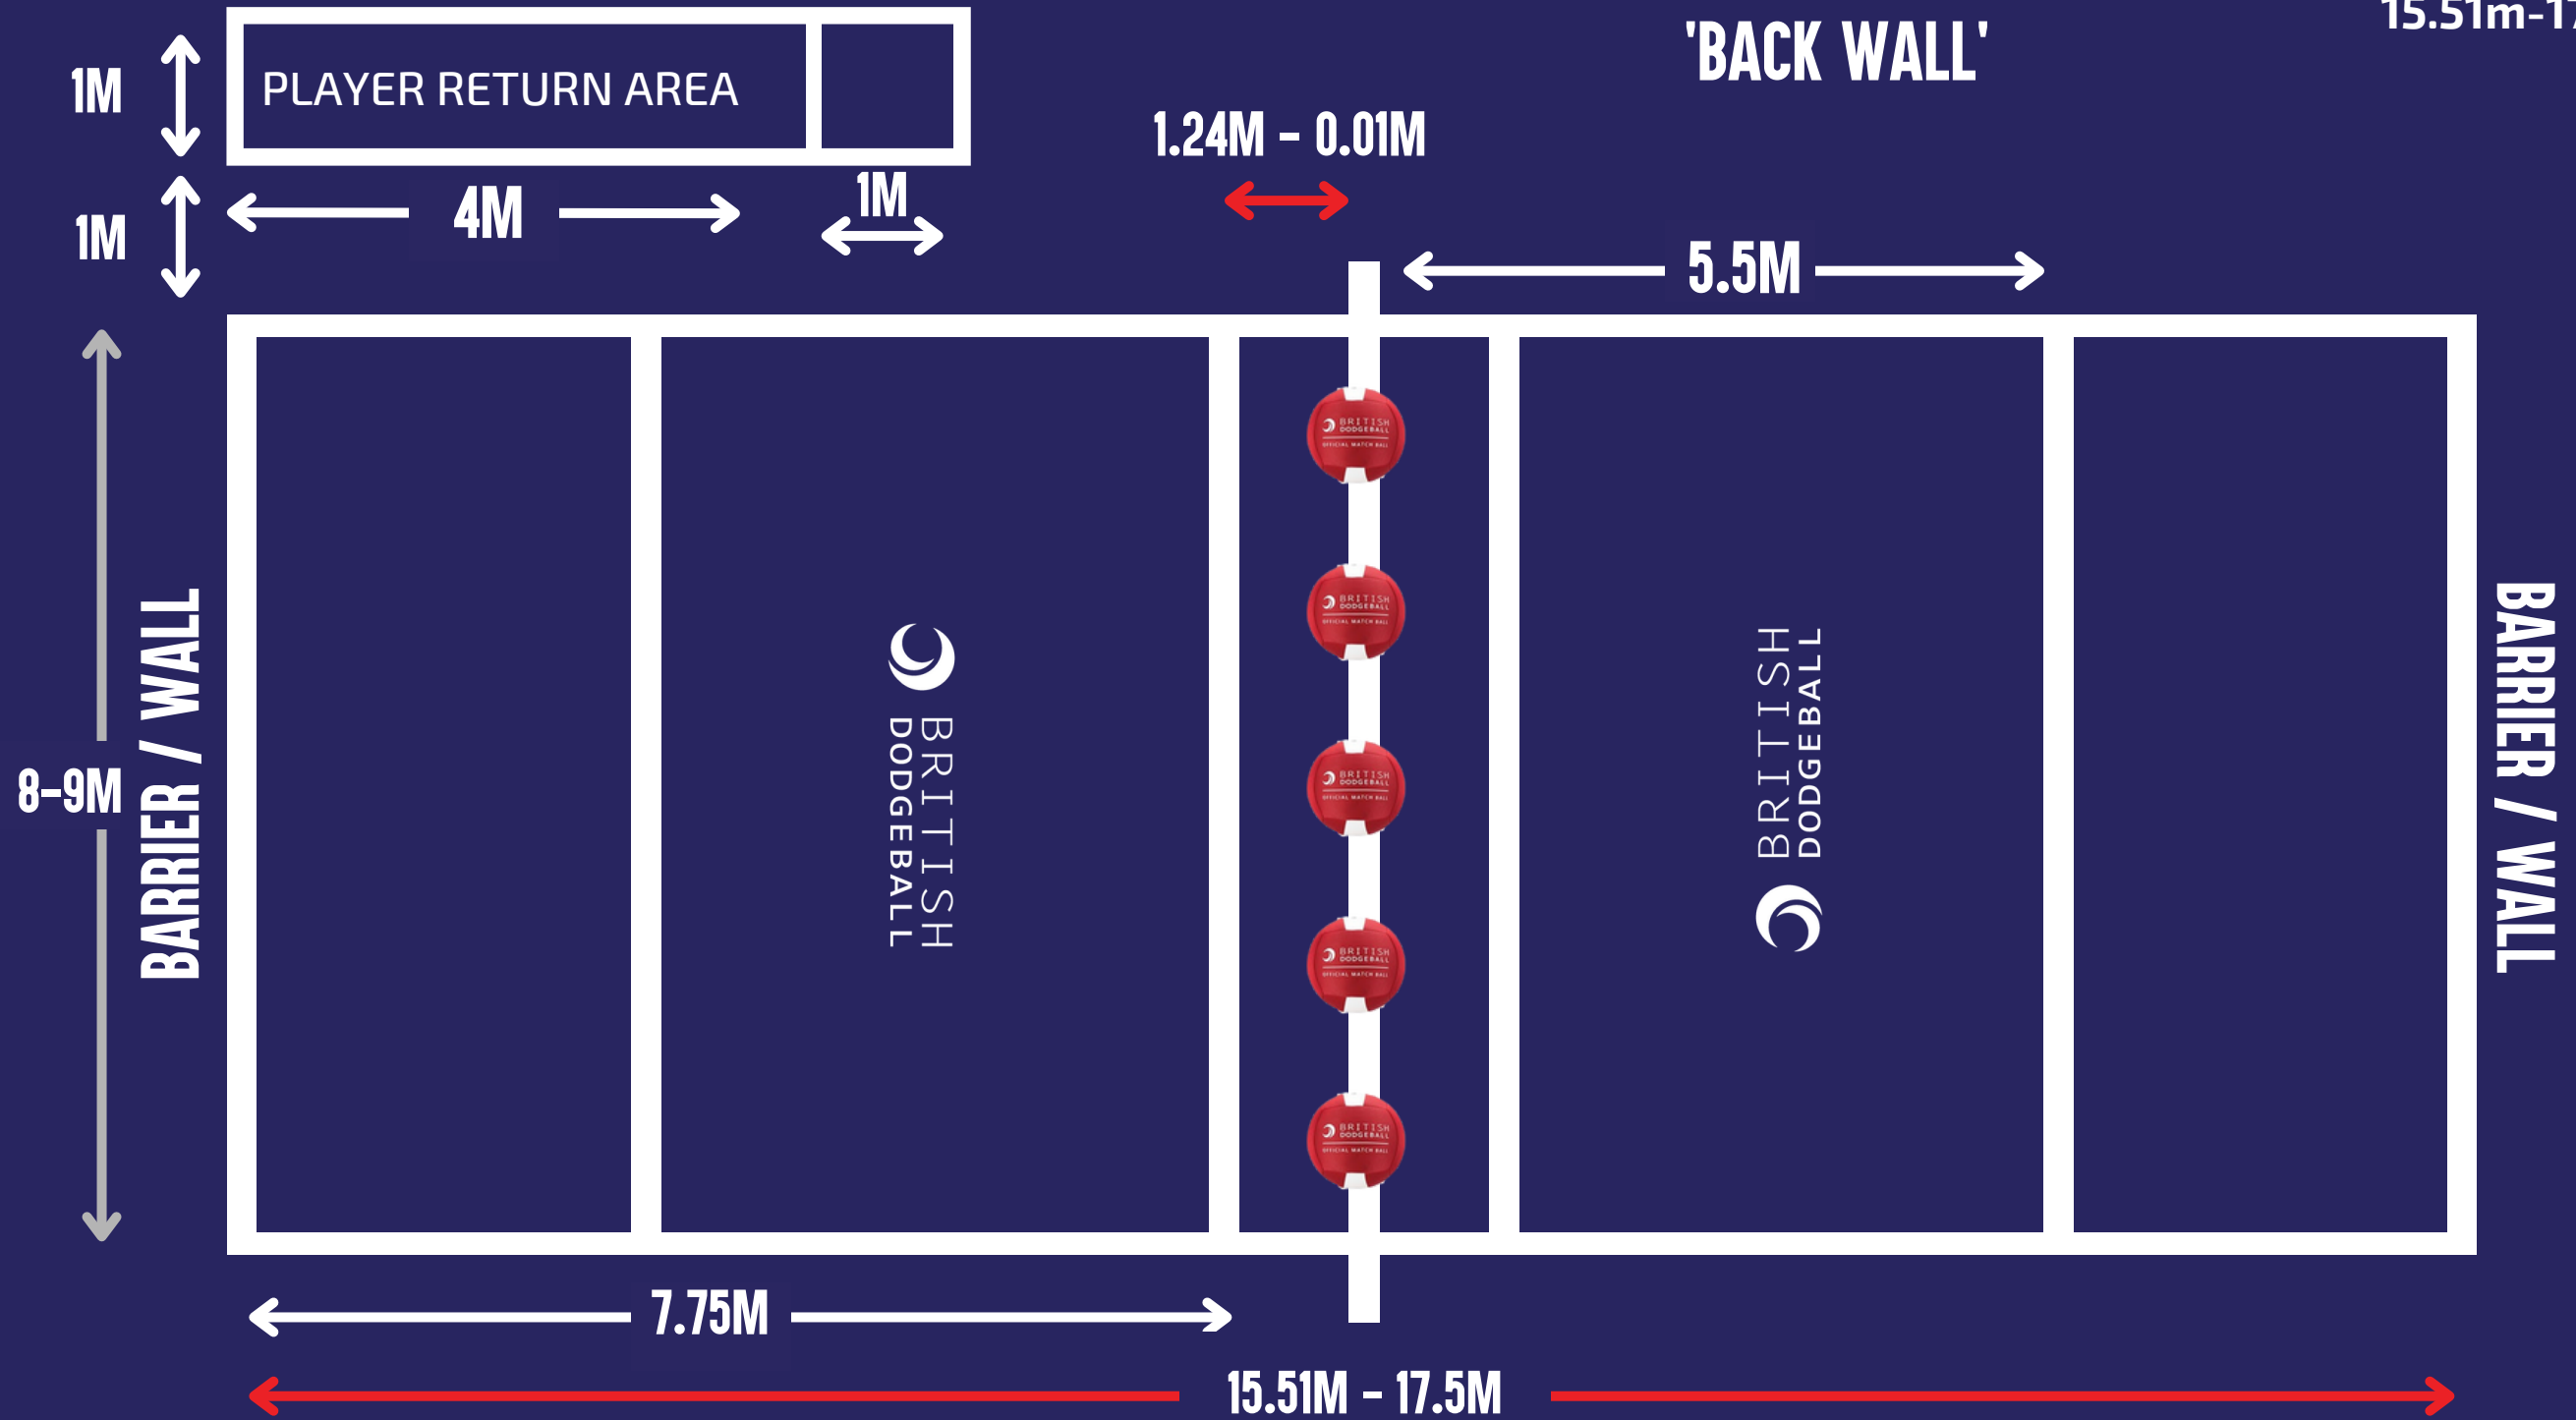

OFFICIAL COURT - U11 AGE CATEGORY

OFFICIAL COURT - FULL SIZE

Available length:
20m+

OFFICIAL COURT - SHORTER LENGTH ADAPTED 3

Available length:
15.51m-17.5m

OFFICIAL COURT – SHORTER LENGTH ADAPTED 4 'CENTRE LINE ONLY + BACK WALL'

Available length:
15.5m

OFFICIAL COURT – NARROW WIDTH ADAPTATIONS

'EXTRA NON-PLAYER ROOM'