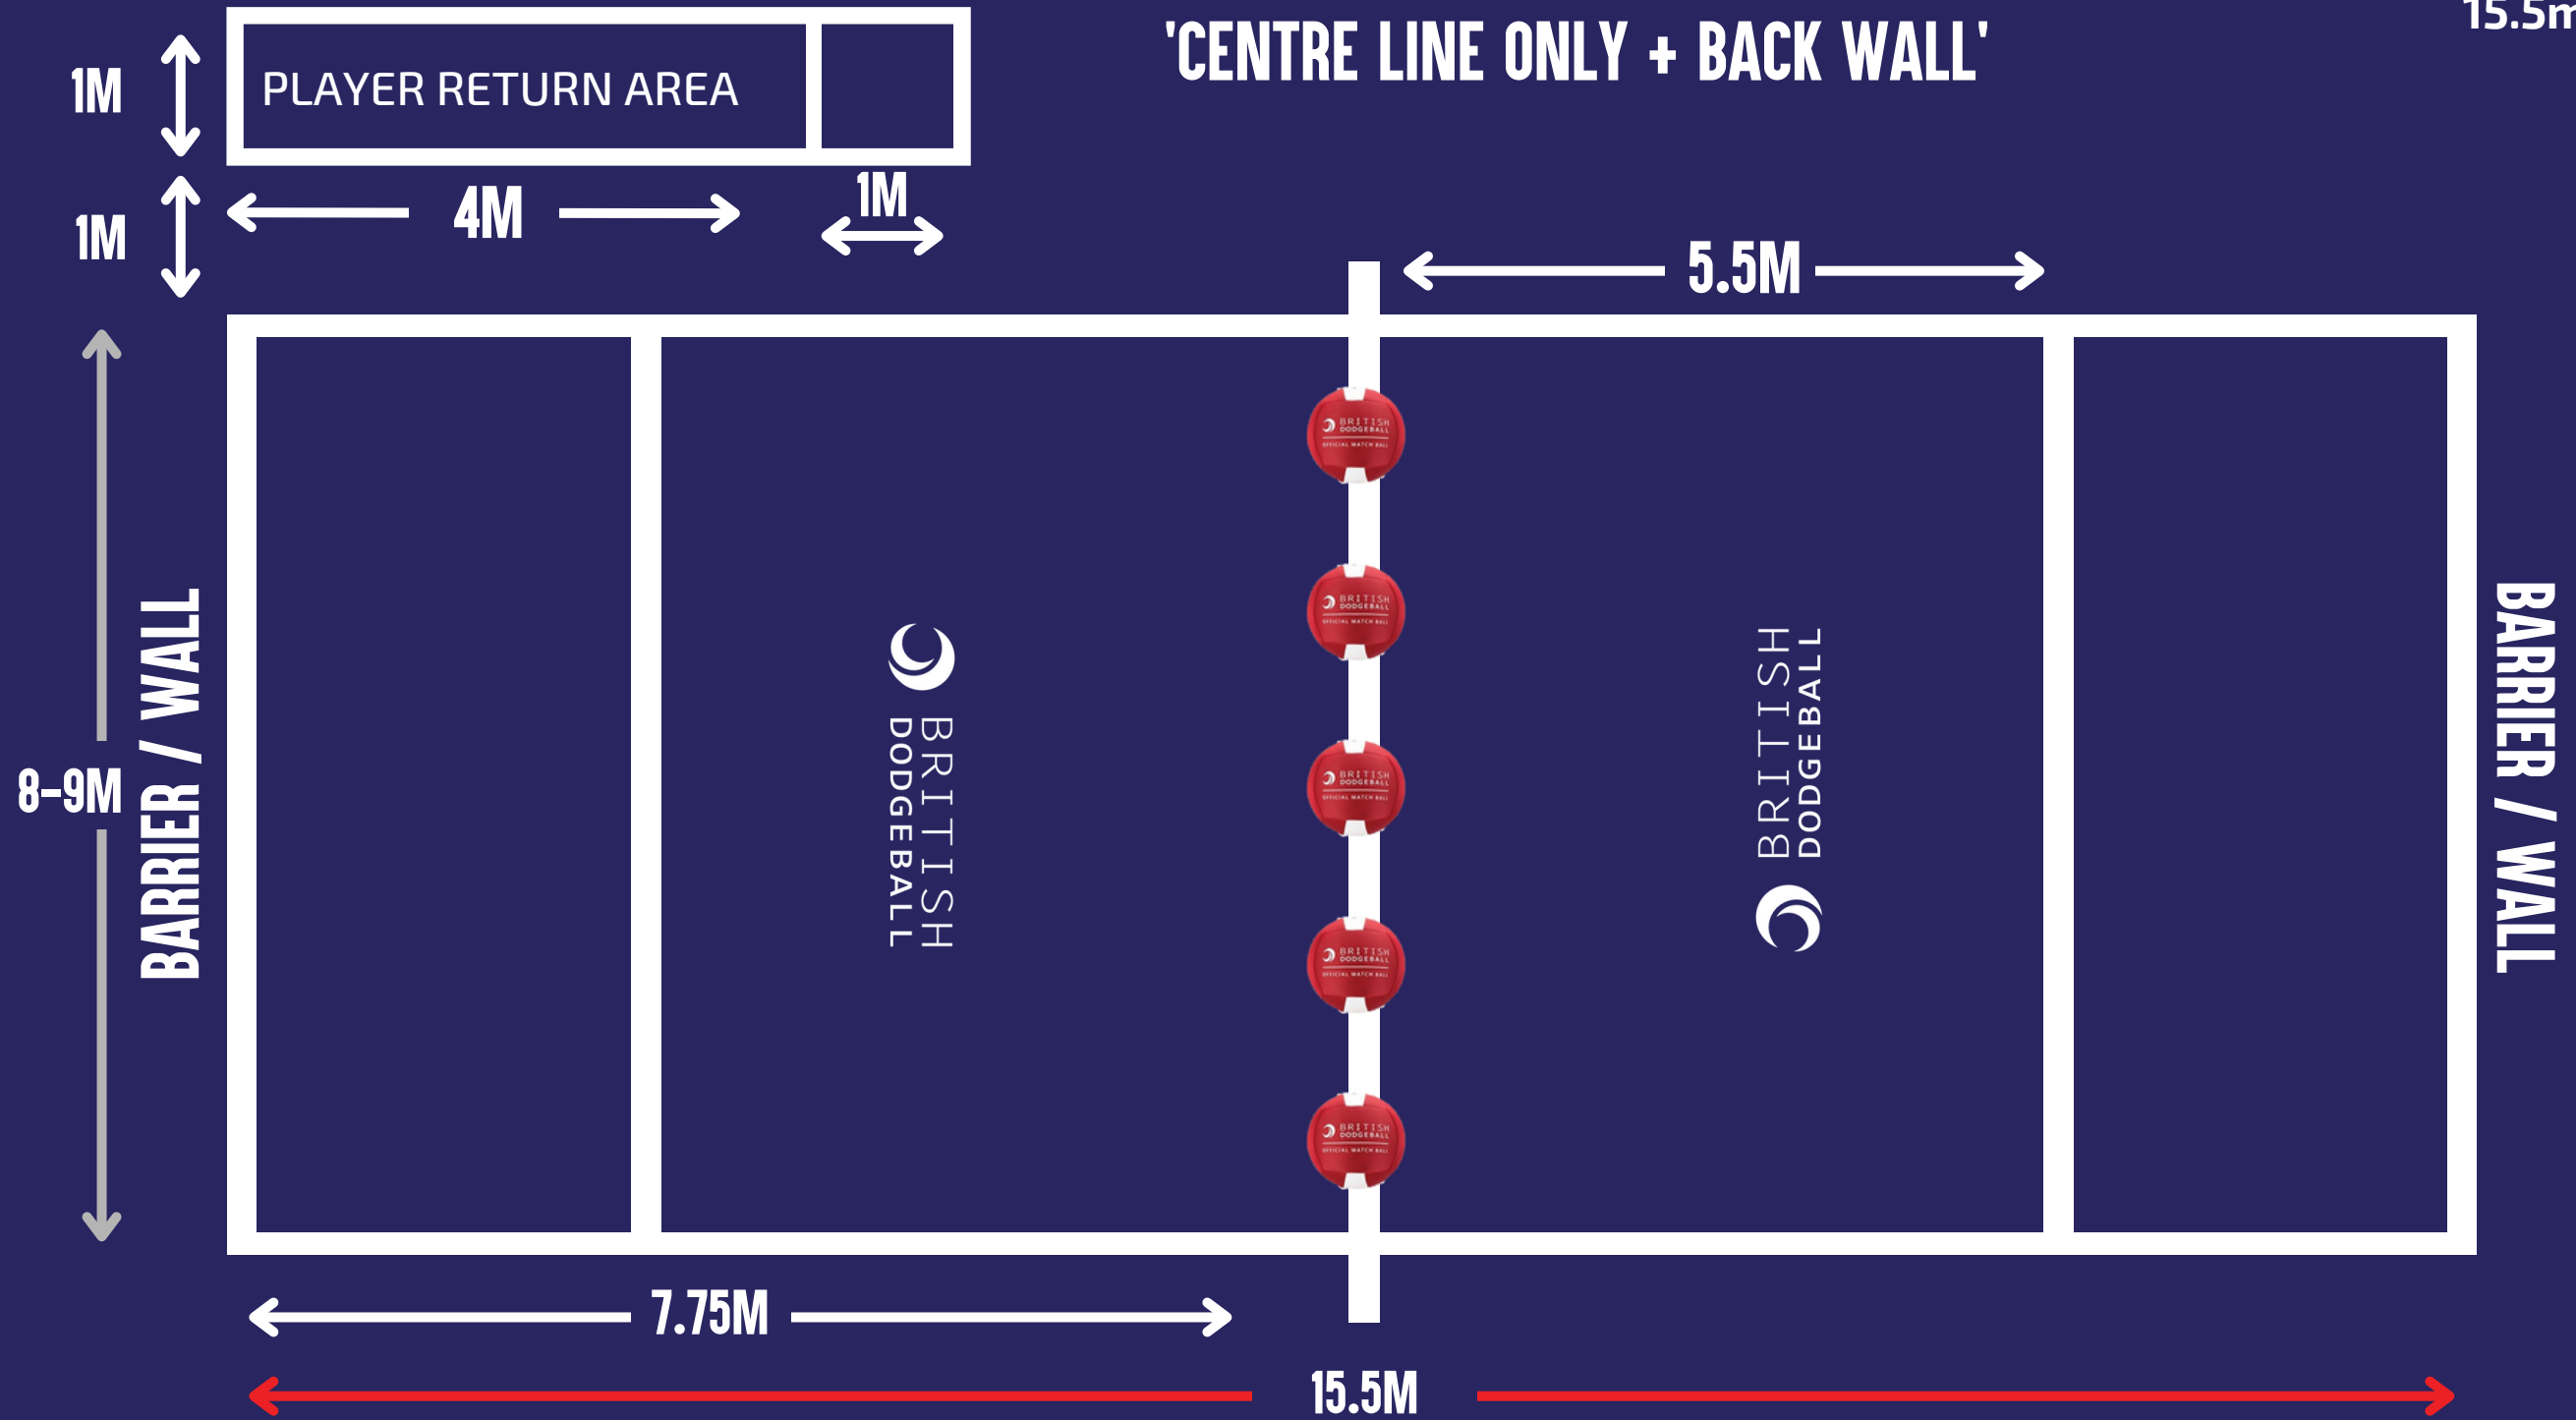

OFFICIAL COURT - U11 AGE CATEGORY

OFFICIAL COURT - FULL SIZE

Available length:
20m+

OFFICIAL COURT - SHORTER LENGTH ADAPTED 3

Available length:
15.51m-17.5m

OFFICIAL COURT – SHORTER LENGTH ADAPTED 4 'CENTRE LINE ONLY + BACK WALL'

Available length:
15.5m

OFFICIAL COURT – NARROW WIDTH ADAPTATIONS

'EXTRA NON-PLAYER ROOM'