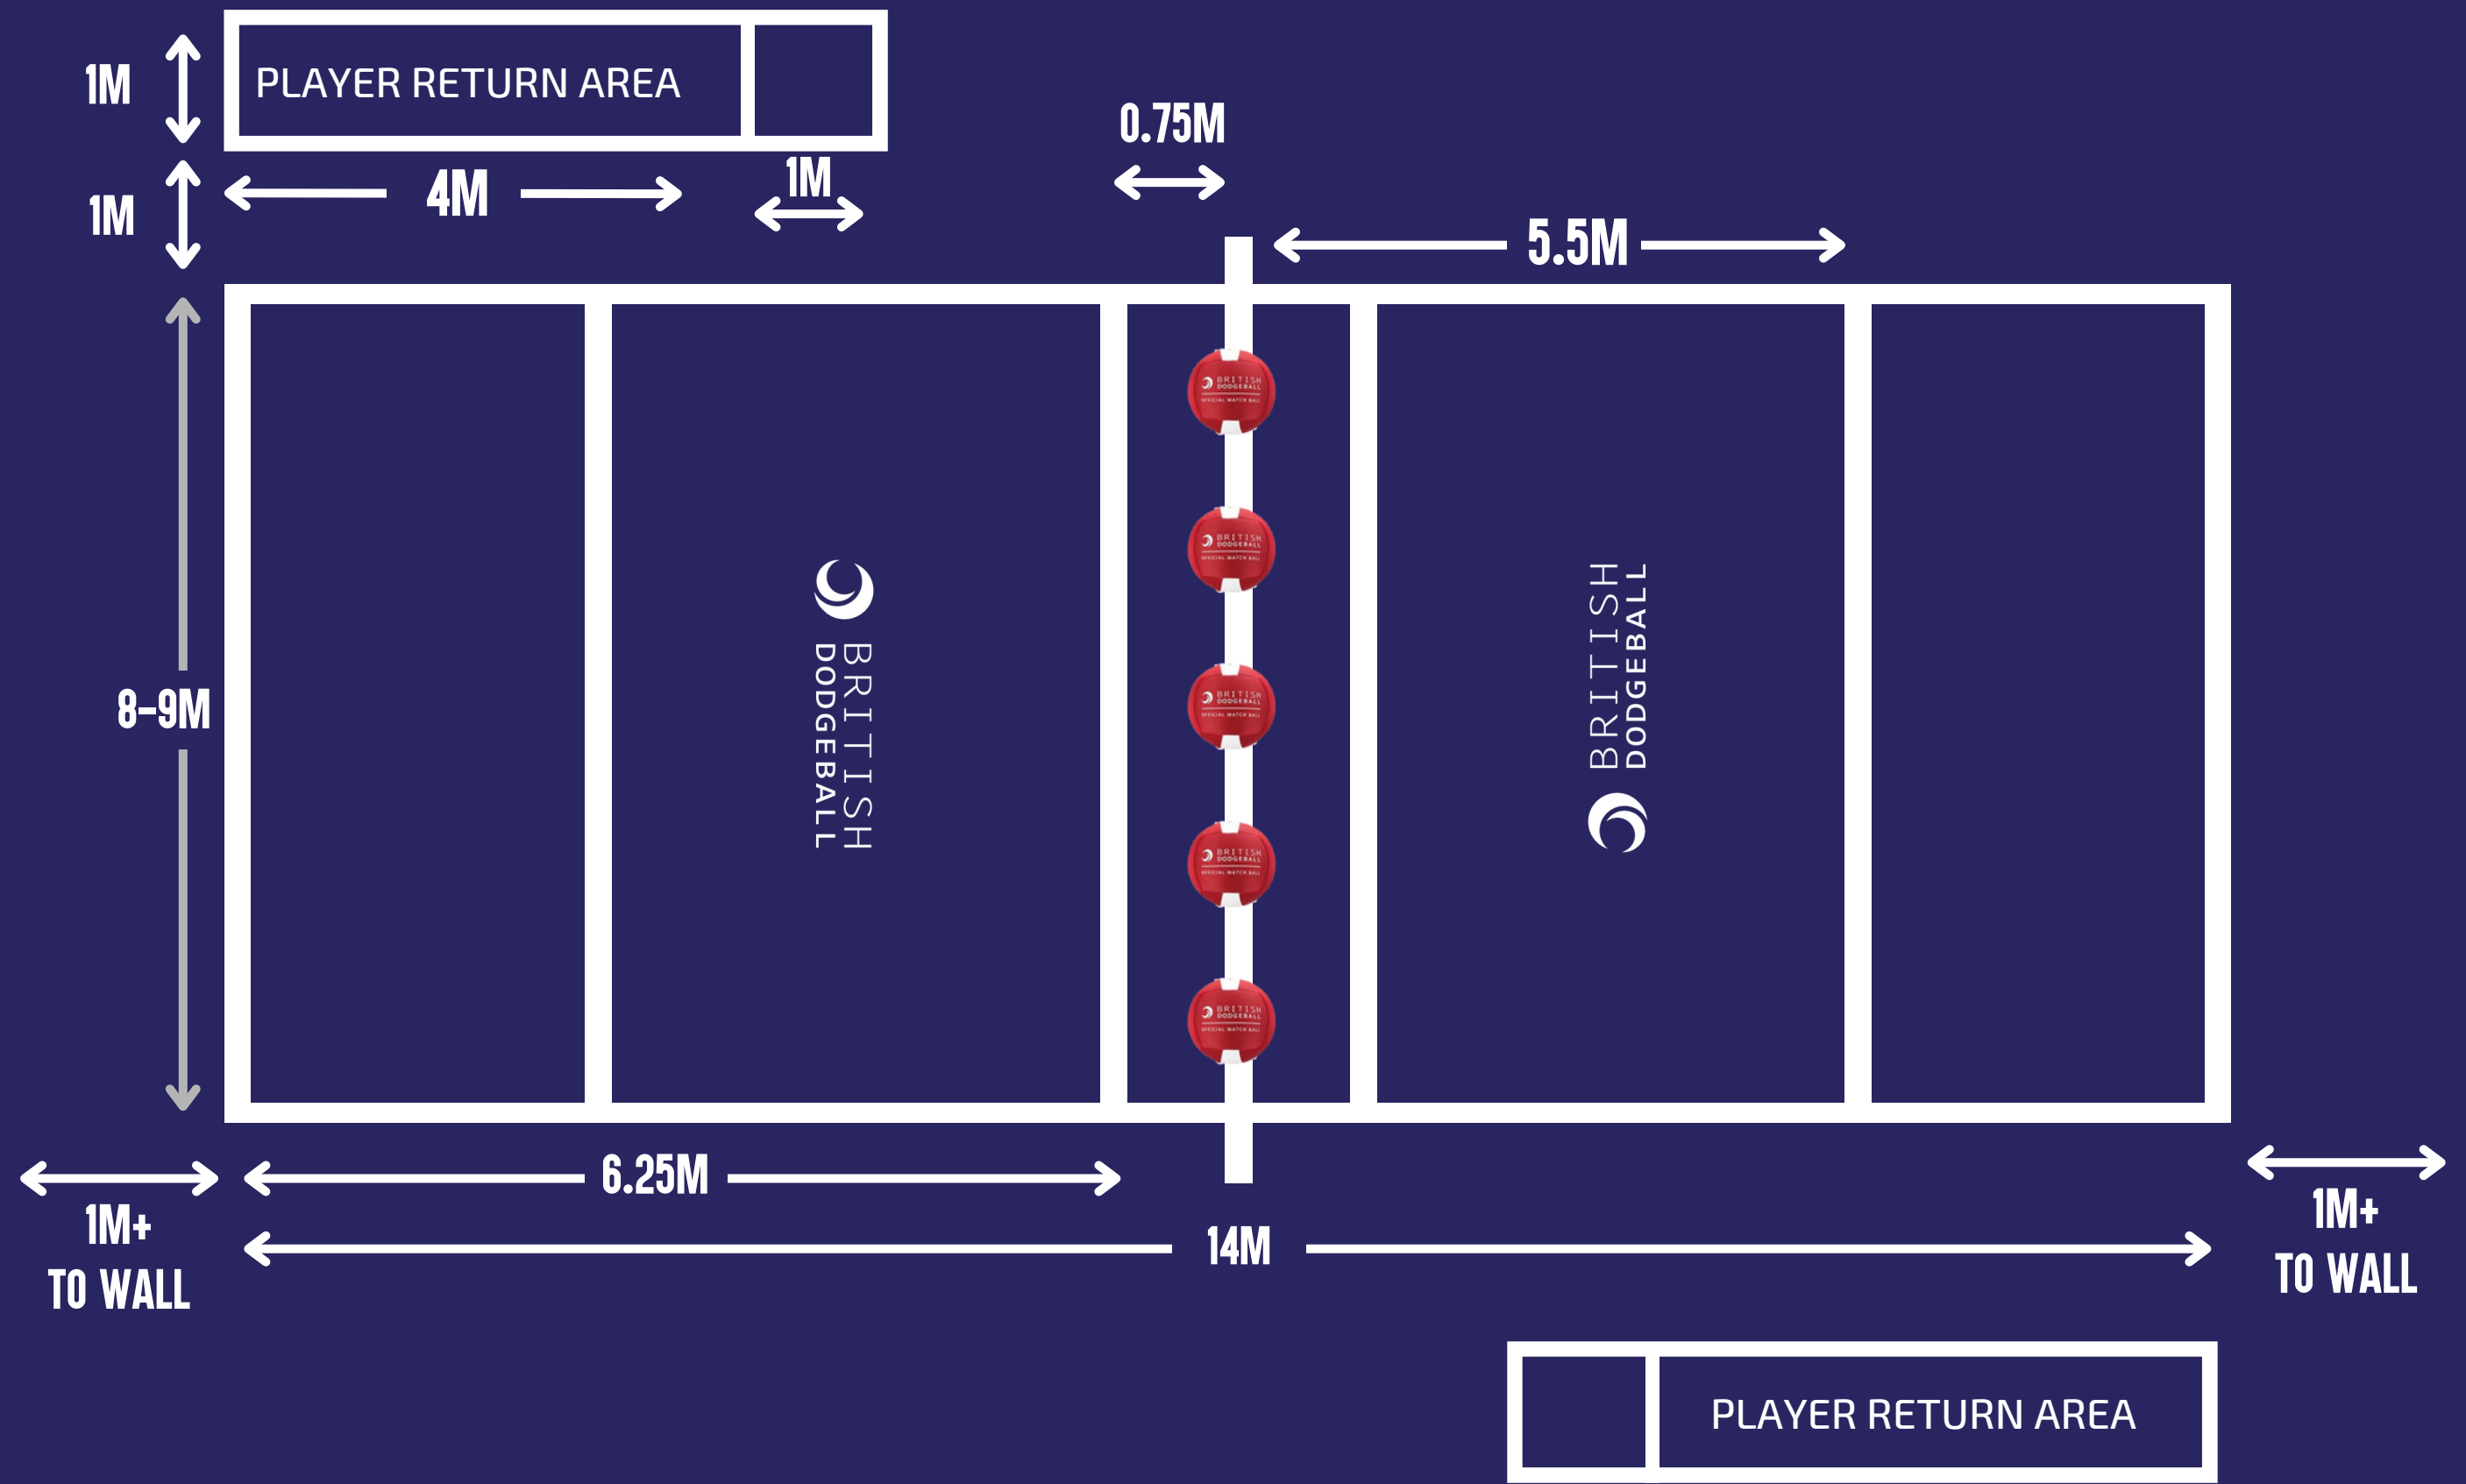

OFFICIAL COURT - U11 AGE CATEGORY

OFFICIAL COURT - FULL SIZE

Available length:
20m+

OFFICIAL COURT - SHORTER LENGTH ADAPTED 3

Available length:
15.51m-17.5m

OFFICIAL COURT – SHORTER LENGTH ADAPTED 4 'CENTRE LINE ONLY + BACK WALL'

Available length:
15.5m

OFFICIAL COURT – NARROW WIDTH ADAPTATIONS

'EXTRA NON-PLAYER ROOM'